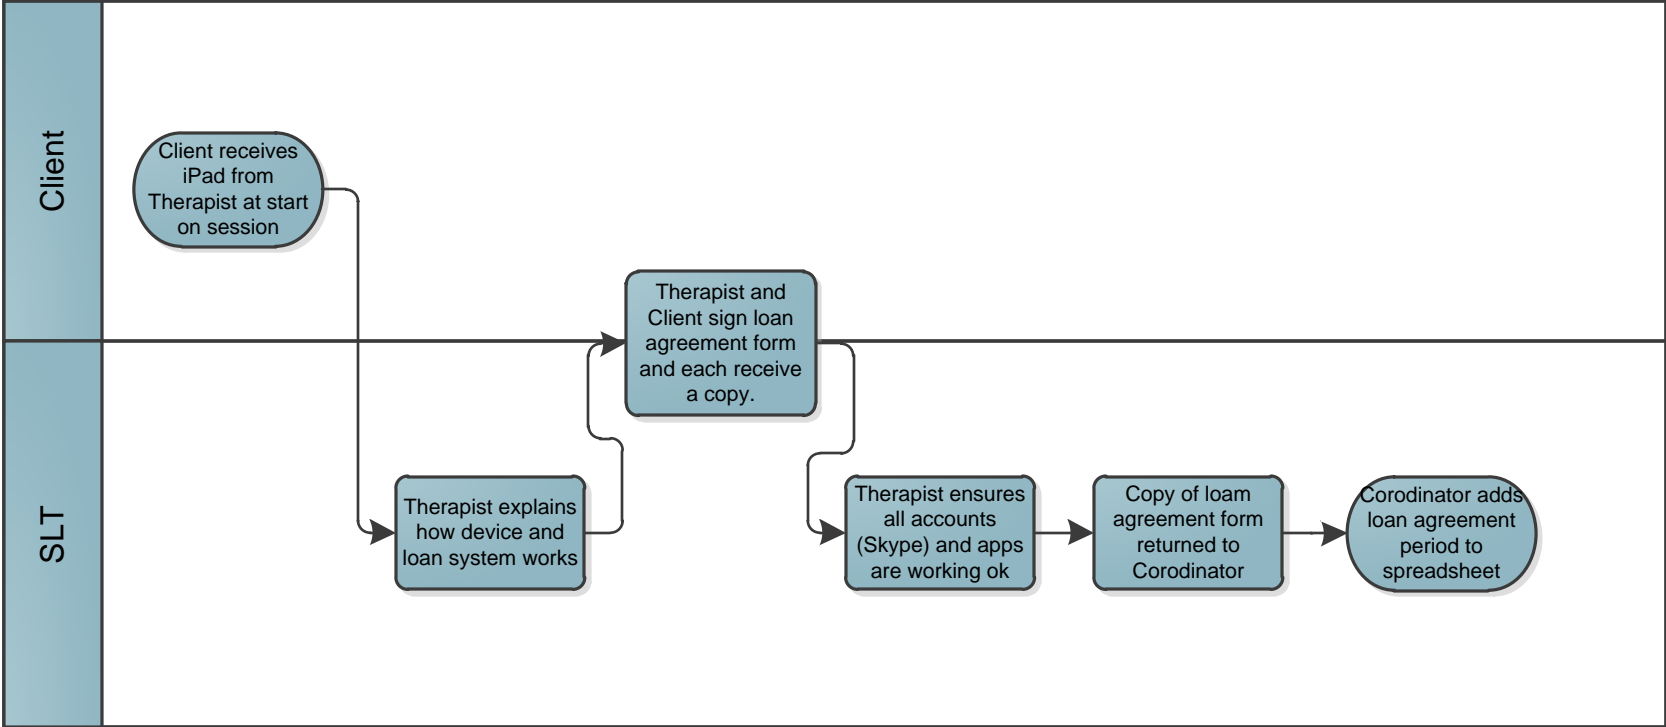

# SALT Device Allocation

0v1

SLT

iMerseyside

No

Coordinator logs job via servicedesk FAO IT security

# SALT Device Allocation

0v1